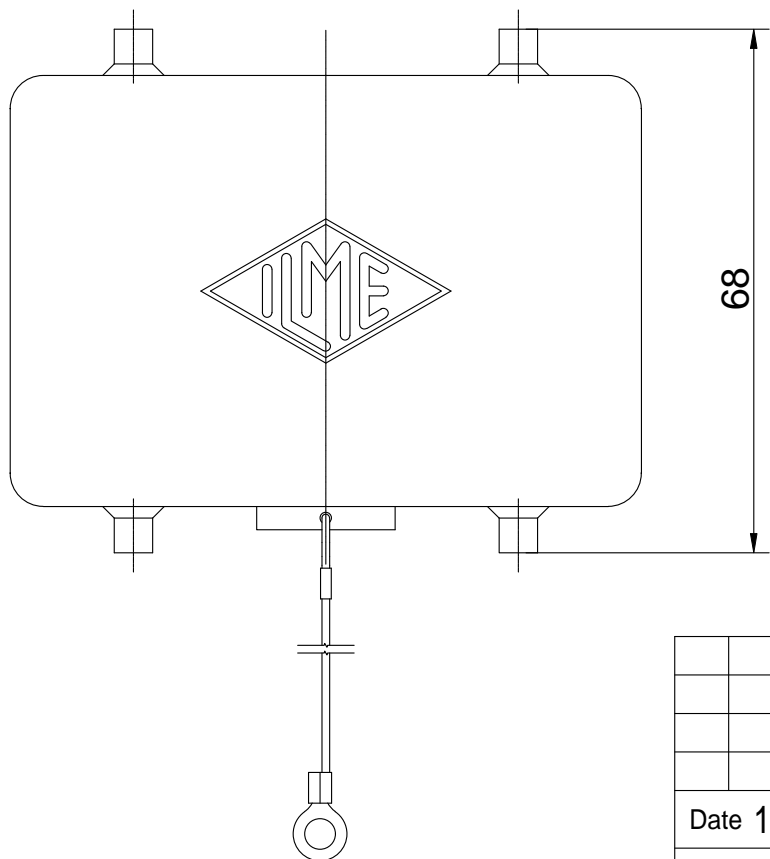

Diritti riservati All rights reserved

Date 14.12.2006	CHC 50		Scale
Sign.	cover, with pegs		1:1
			